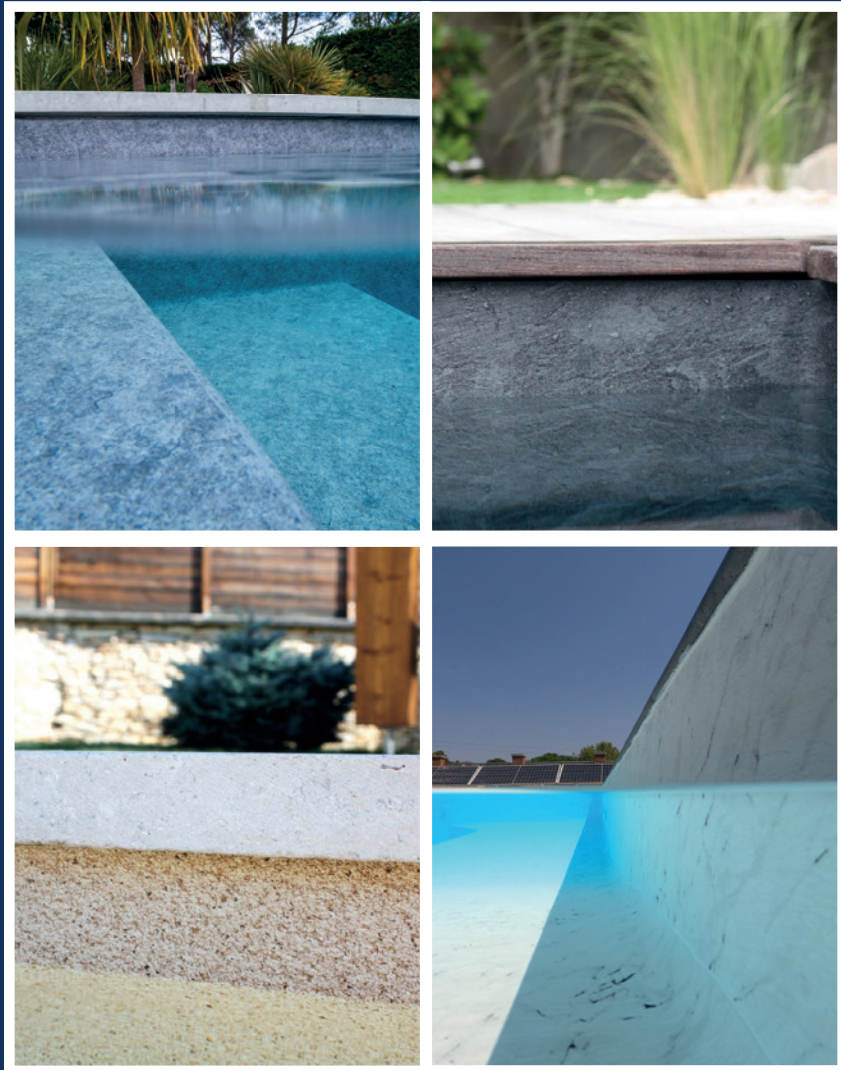

Wall panels

Designation	Ref	Tool dimensions	Packaging
Aquacolor Panel	4B000018	800 X 1650 X 3 cm	1 pc. per box
Aquacolor Panel + structure	4B000024	Panel : 800 X 1650 X 3 cm Structure : 800 X 174 X 45 cm	1 pc. per box
Aquadecor Panel	4B000017	800 X 1650 X 3 cm	1 pc. per box
Aquadecor Panel + structure	4B000023	Panel : 800 X 1650 X 3 cm Structure : 800 X 174 X 45 cm	1 pc. per box
Aquasense Panel	4B000016	800 X 1650 X 3 cm	1 pc. per box
Aquasense Panel + structure	4B000022	Panel : 800 X 1650 X 3 cm Structure : 800 X 174 X 45 cm	1 pc. per box